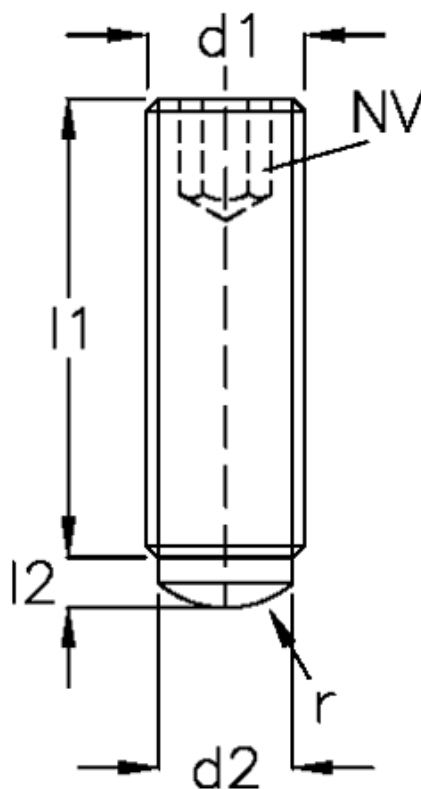

Article number: 20031608

Description: E+G Grub screw
GN 913.2-M5-12-A

Measures

$d1 = M5$

$d2 = 3$

$l1 = 12$

$l2 = 1.0$

$l3 = 0.5$

$NV = 2.5$

$r = 2.5$